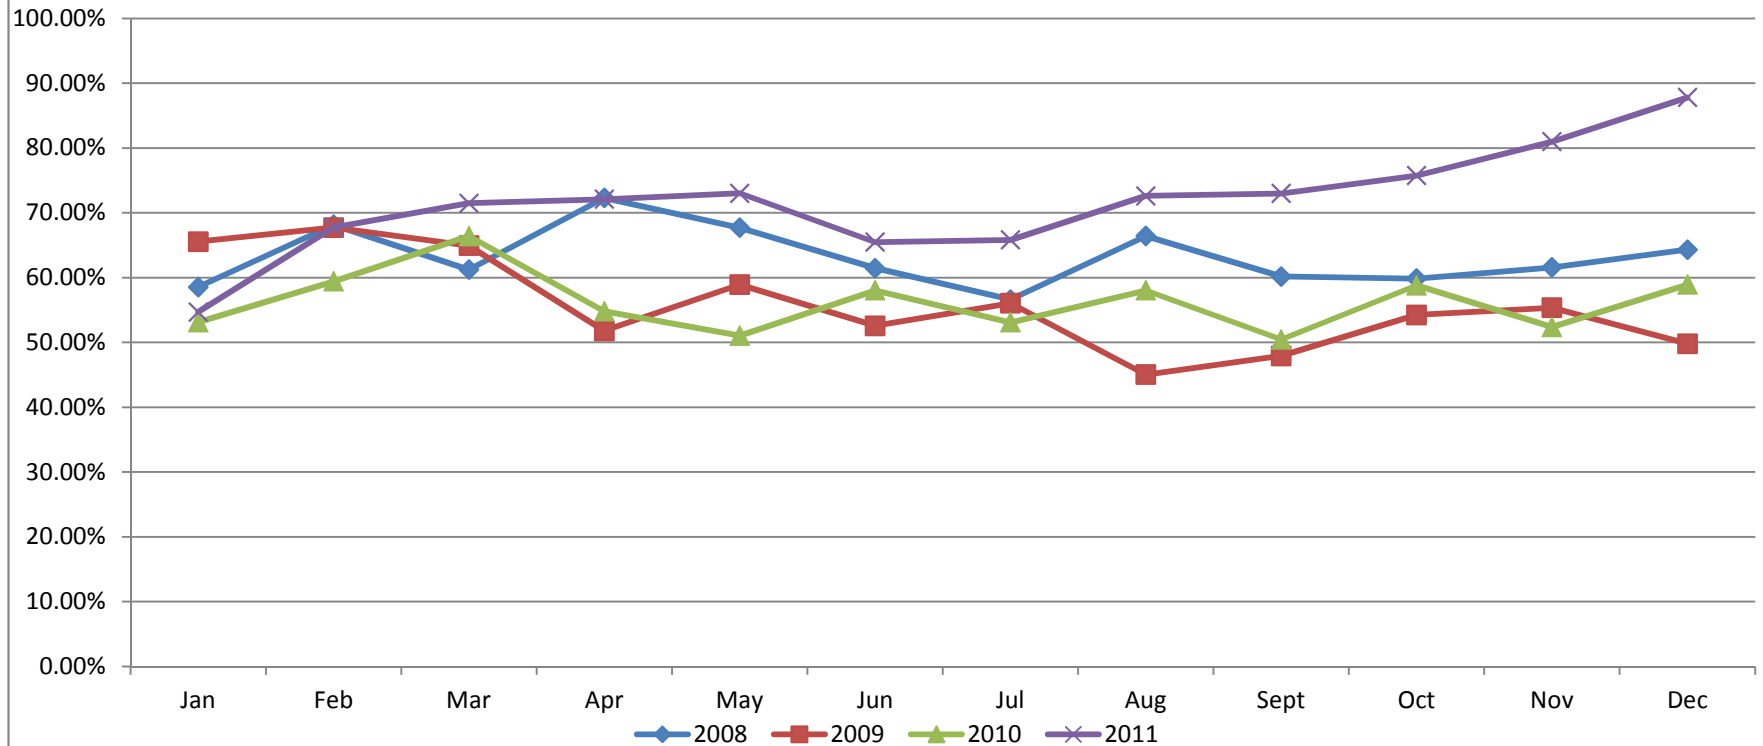

Monthly Live Release Rate for Dogs

	Jan	Feb	Mar	Apr	May	Jun	Jul	Aug	Sept	Oct	Nov	Dec
2008	58.53%	68.14%	61.23%	72.30%	67.70%	61.45%	56.61%	66.41%	60.16%	59.84%	61.57%	64.31%
2009	65.55%	67.73%	64.93%	51.77%	58.91%	52.57%	56.06%	45.02%	47.93%	54.23%	55.35%	49.79%
2010	53.11%	59.39%	66.38%	54.79%	51.02%	58.02%	53.08%	58.03%	50.45%	58.80%	52.36%	58.91%
2011	54.69%	67.72%	71.49%	72.09%	73.02%	65.48%	65.82%	72.62%	73.00%	75.76%	81.00%	87.80%

Note: Beginning in 2011, information for animals euthanized at the request of their owners is excluded from the live release calculation.

**Regional Center for Animal Control and Protection**  
**Monthly Live Release for Dogs for January, 2008 - December, 2011**